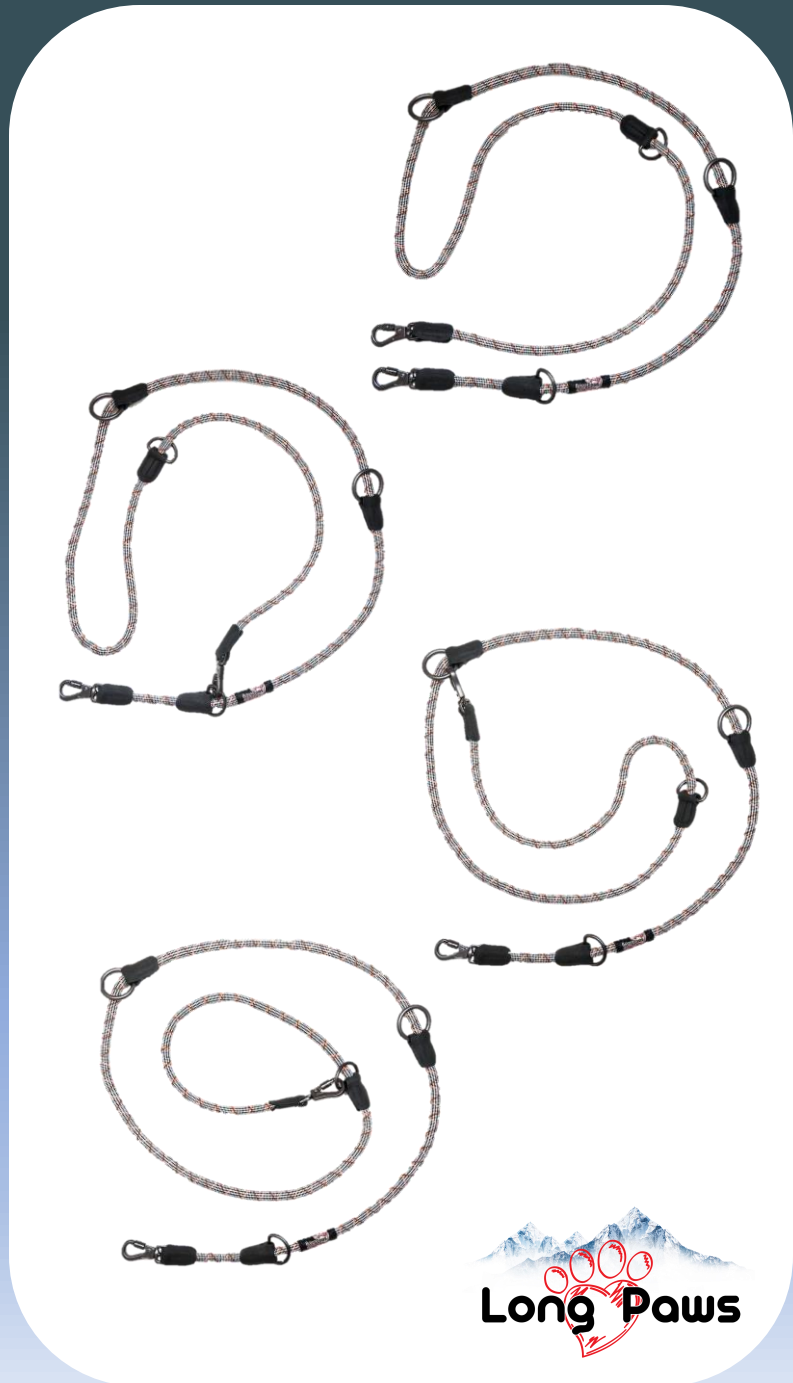

Padded Rope Leash

The Long Paws Comfort Lead is ideal for highly active dogs. They are sturdy, comfortable and secure, and they absorb the shocks from boisterous dogs.

- Woven rope lead with a padded handle
- Shock absorbent rope with a little bounce
- High strength swiveling karabiner
- Clip latches closed to prevent runaways
- Clip is easy on fingers
- Extra ring on the 44in lead handle for attaching accessories or looping the lead
- Up to 190kg tensile strength

Specifications:

- Orange; Green; Light Blue; Pink; Black/Orange & All Black
- 75cm / 30 inches; 110cm / 44 inches
- Rope thickness: 12mm

Multi Purpose Training Leash

The new Long Paws Rope Training Leash is a high strength, lightweight woven rope leash, with locking karabiner clips, and adjustable for multiple uses.

- 5 length options allowing either freedom to move or close control depending on your walking / training needs
- Can be strapped over the shoulder for hands-free walking
- Can be used as a coupler leash for two dogs
- Is the perfect tether to secure your dog while you're relaxing

Specifications:

- Max Length of 200cm / 80in
- 10mm rope thickness
- Strength tested to: 180kg
- Design: Grey/Black

Padded Slip Leash

The Long Paws Padded Slip Lead is a rope leash made from ultra strong woven nylon, and with a loop that can be placed directly over the dog's neck.